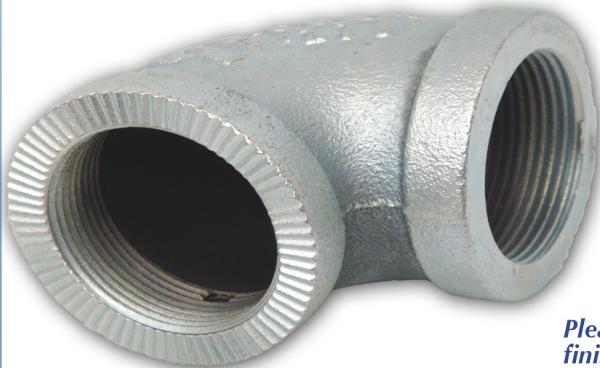

# Iron Serrated Elbow EF - 275 Series

**CAST DUCTILE IRON DURABILITY**

- Gentle 90° Sweep Path - Wire Pull is Easy!!!
- Economical, Low Cost - Save \$\$\$!
- Sharp, machined serrated teeth.
- Tough, strong 65-45-12 Ductile Iron.
- Dual Setscrew bosses.
- Zinc Electro-plated
- Powder-Coated Finishes Available

*Sharp, machined  
serrations!!!*

Please specify powder-coated finish when ordering.

General Traffic's precision cast iron serrated elbows are the clear choice for unsurpassed quality. Gentle 90° sweep of the elbow allows wiring and cables to be run through without snagging or dead stops. The threads are computer (CNC) machined and gauged for tolerance - assuring an exceptional fit.