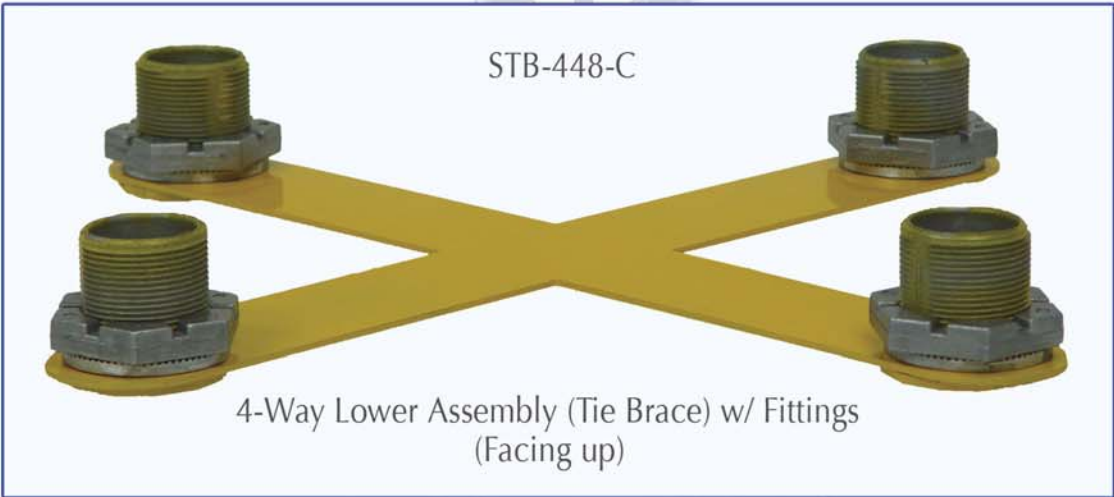

SPECIFICATIONS

*Lucy and Batman Say:
"We're tired of posing for these
pictures in tuxedos!"*

Please specify powder-coated finish when ordering.

14.00" C/C Series

MODEL	DESCRIPTION
2W-14-2525	2-Way, Upper & Lower Assembly, 14" C/C, Elbow Fittings
2W-14-2626	2-Way, Upper & Lower Assembly, 14" C/C, Tee Fittings
2W-14-2727	2-Way, Upper & Lower Assembly, 14" C/C, Cross Fittings
3W-14-3535	3-Way, Upper & Lower Assembly, 14" C/C, Elbow Fittings
3W-14-3636	3-Way, Upper & Lower Assembly, 14" C/C, Tee Fittings
3W-14-3737	3-Way, Upper & Lower Assembly, 14" C/C, Cross Fittings
4W-14-4545	4-Way, Upper & Lower Assembly, 14" C/C, Elbow Fittings
4W-14-4646	4-Way, Upper & Lower Assembly, 14" C/C, Tee Fittings
4W-14-4747	4-Way, Upper & Lower Assembly, 14" C/C, Cross Fittings