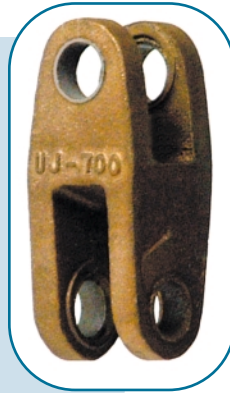

# Mast Arm Fittings

## Universal Link • Wire Outlet

- Connects Mast Arm Hanger to Wire Outlet
- Stainless Steel Bushings in ALL Pivot Holes to Prevent Wear
- Available in Aluminum or Bronze

- N.J.D.O.T. spec "Wire Outlet"
- Cast in Bronze
- Male 1 1/2" NPSM Threaded Body
- Plastic Insulating Bushing Protects Cable
- Pivot Holes Accommodate Stainless Steel Bushings (Slip-Fit)

MODEL	DESCRIPTION	
UJ-700A	Universal Link, Aluminum	<i>Please specify</i>  <b>Aluminum</b> or  <b>Bronze</b> when ordering
UJ-700B	Universal Link, Bronze	
WO-740B	Male Wire Outlet, Bronze, 4-Hole Hanger, N.J.D.O.T. Style	